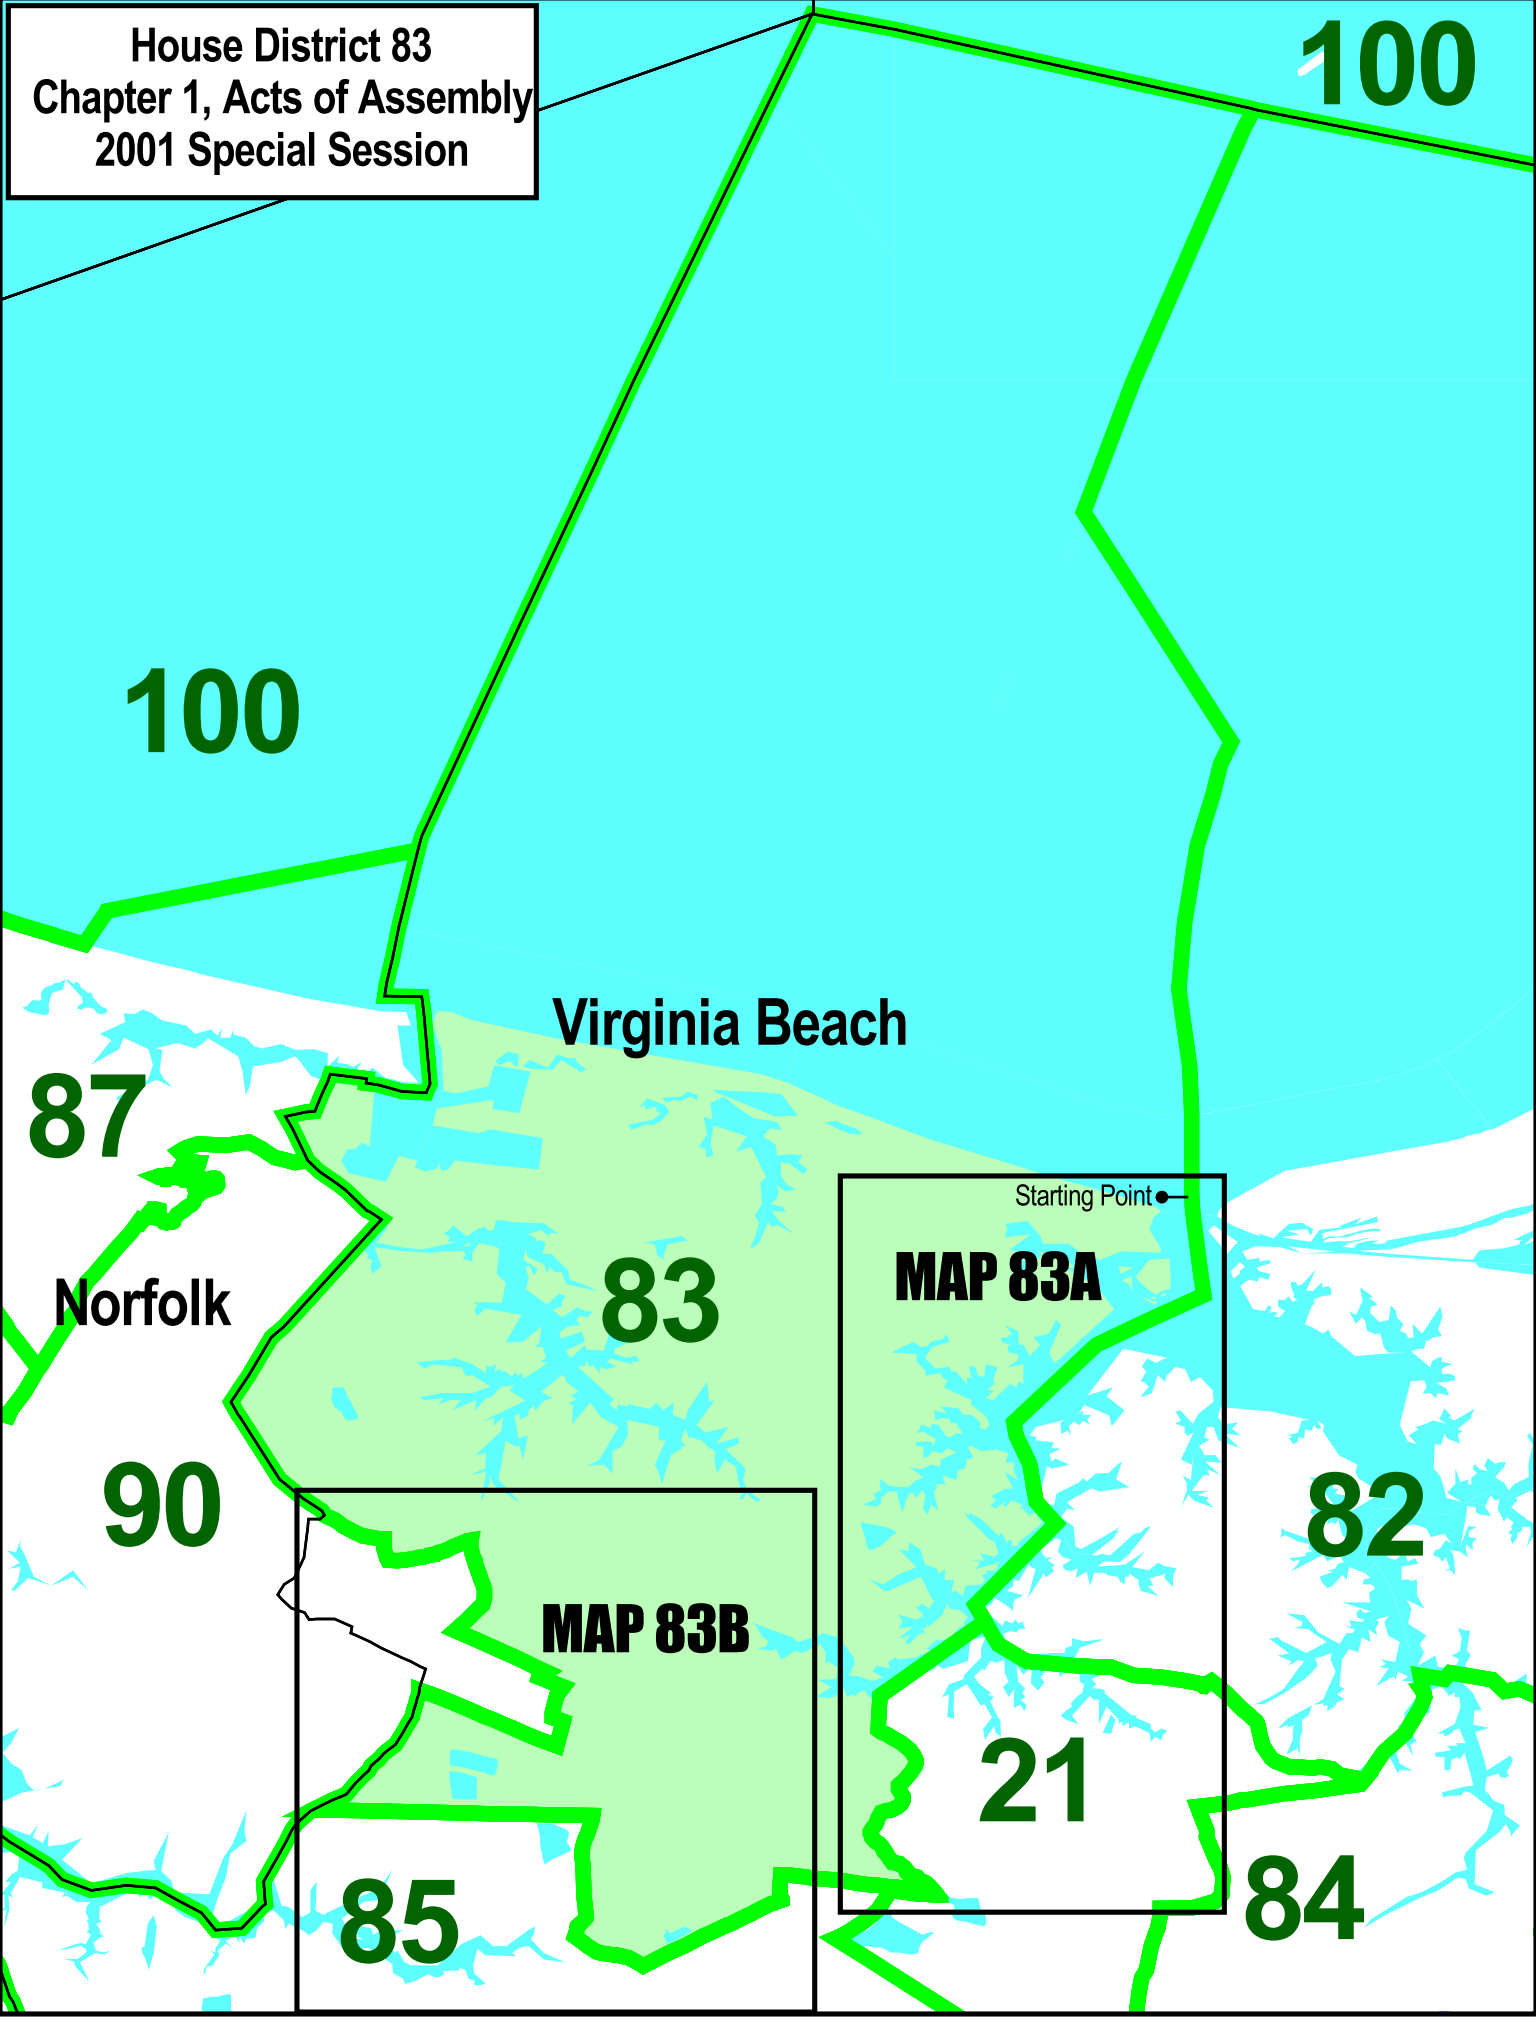

MAP 83A

90

MAP 83B

82

21

85

84

Starting Point

Shore

Northampton

Northampton

Independence

Lynnhaven Bay

Virginia Beach

83

82

Lynnhaven Bay

Witchduck

Thalia Creek

Hebden Cove

21

Independence

Virginia Beach

Thalia Creek

Norfolk

Virginia Beach

85

MAP 83B