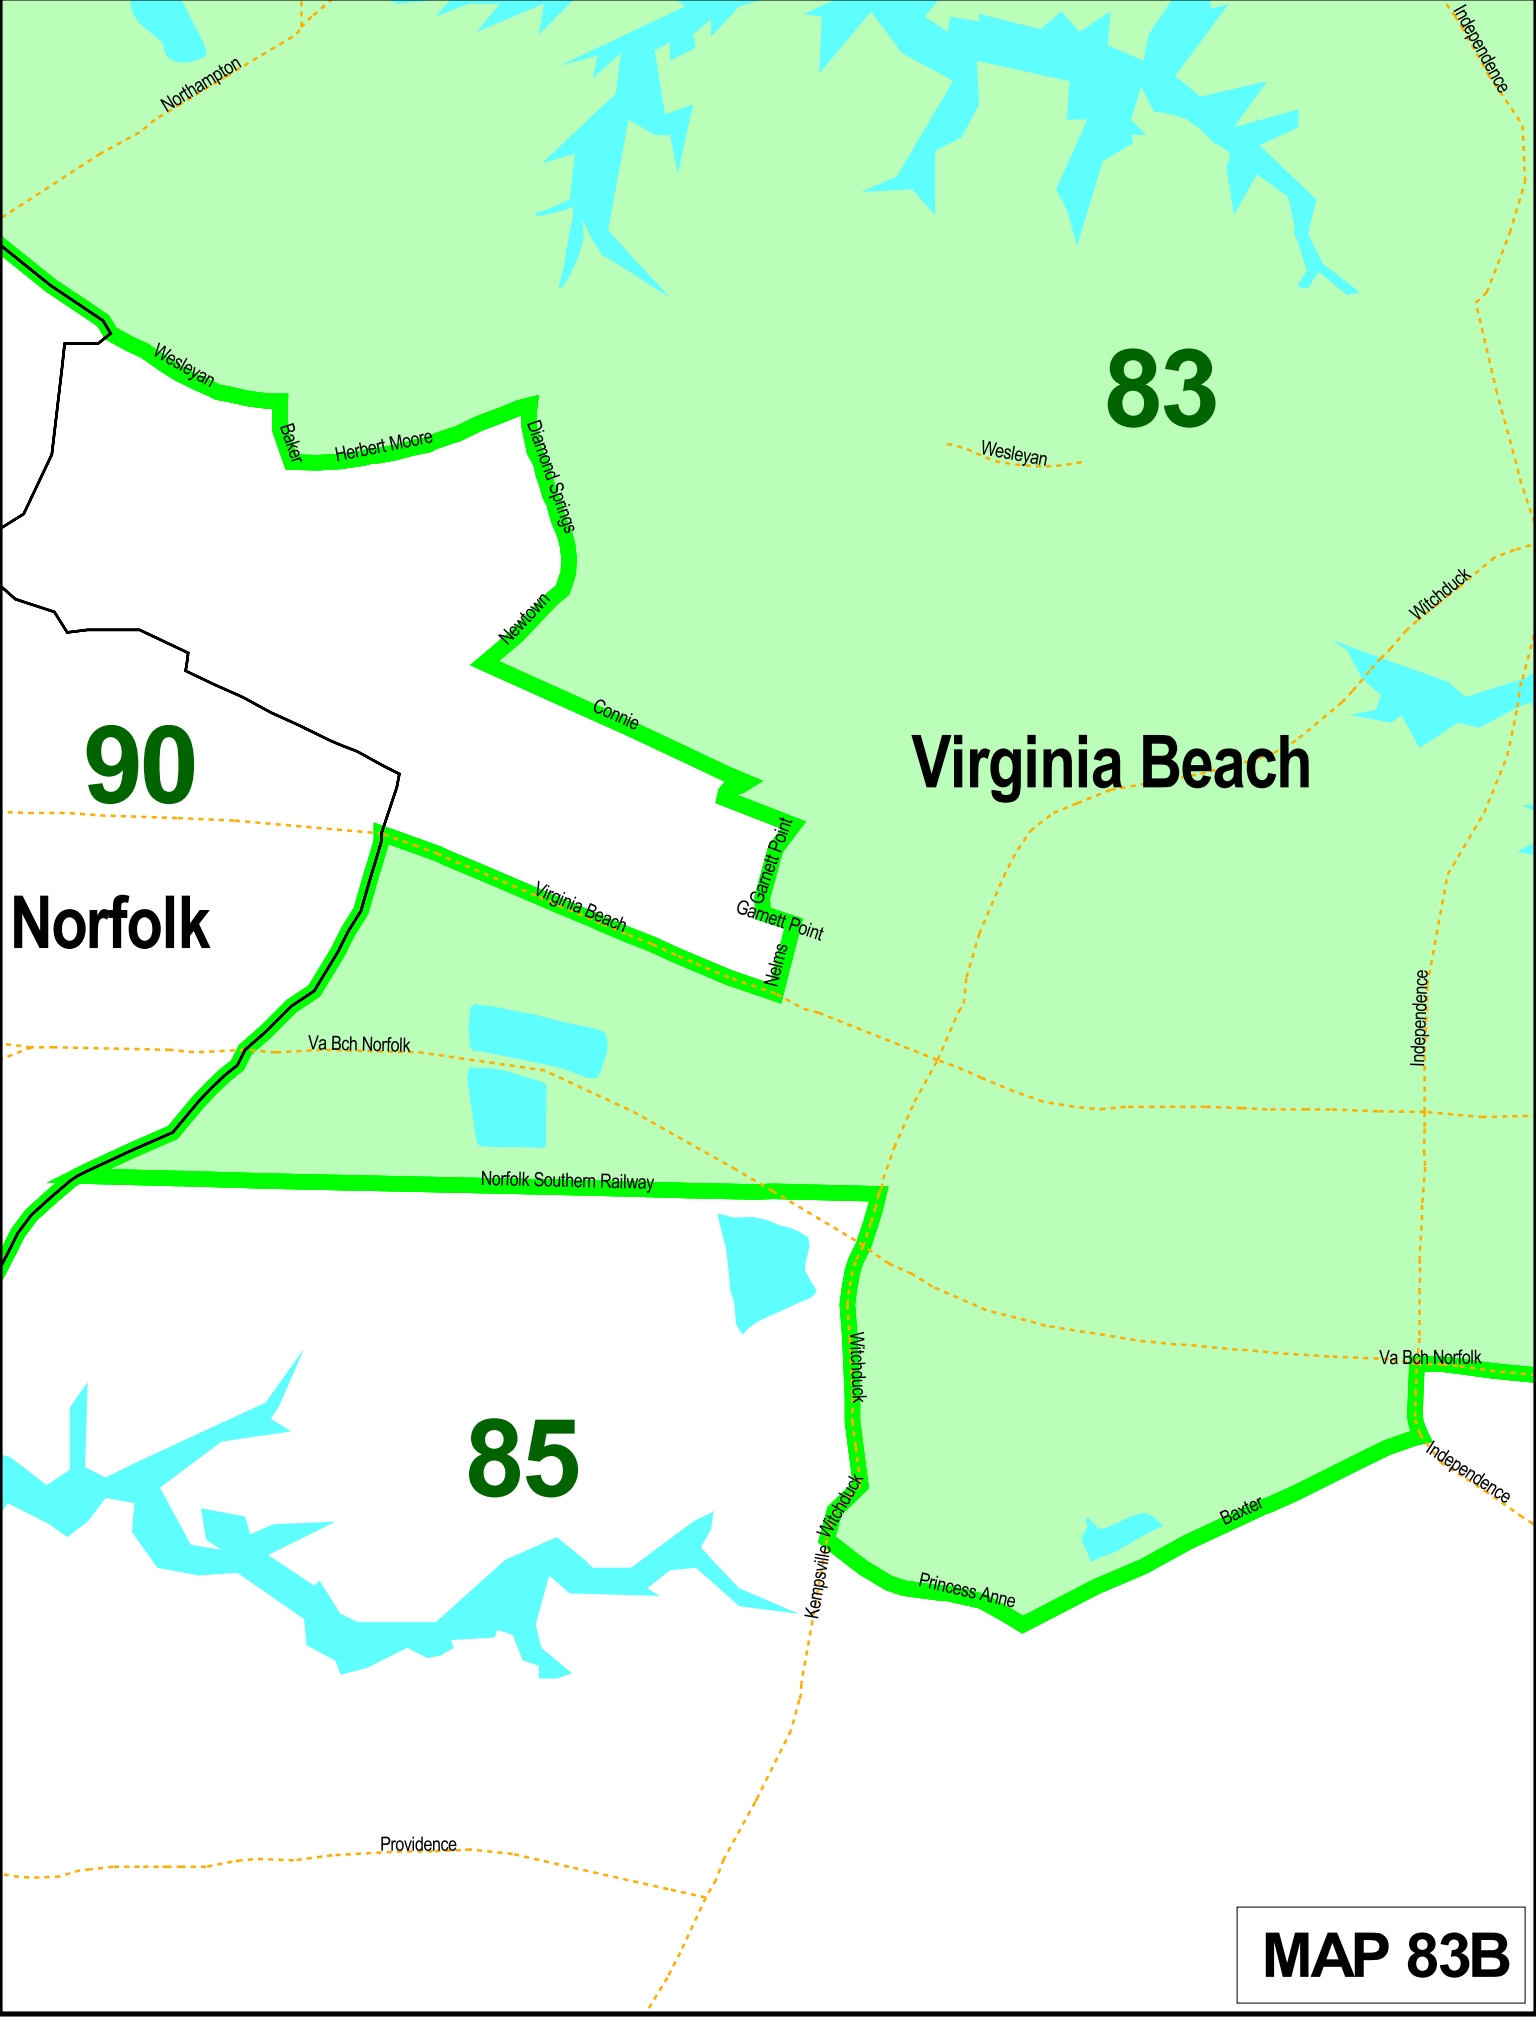

Shore

Northampton

Northampton

Independence

Lynnhaven Bay

Virginia Beach

83

82

Lynnhaven Bay

Witchduck

Thalia Creek

Hebden Cove

21

Independence

Virginia Beach

Thalia Creek

Virginia Beach

84

Va Bch Norfolk

Rosemont

Va Bch Norfolk

Thalia Creek

83

90

Norfolk

Virginia Beach

85

MAP 83B